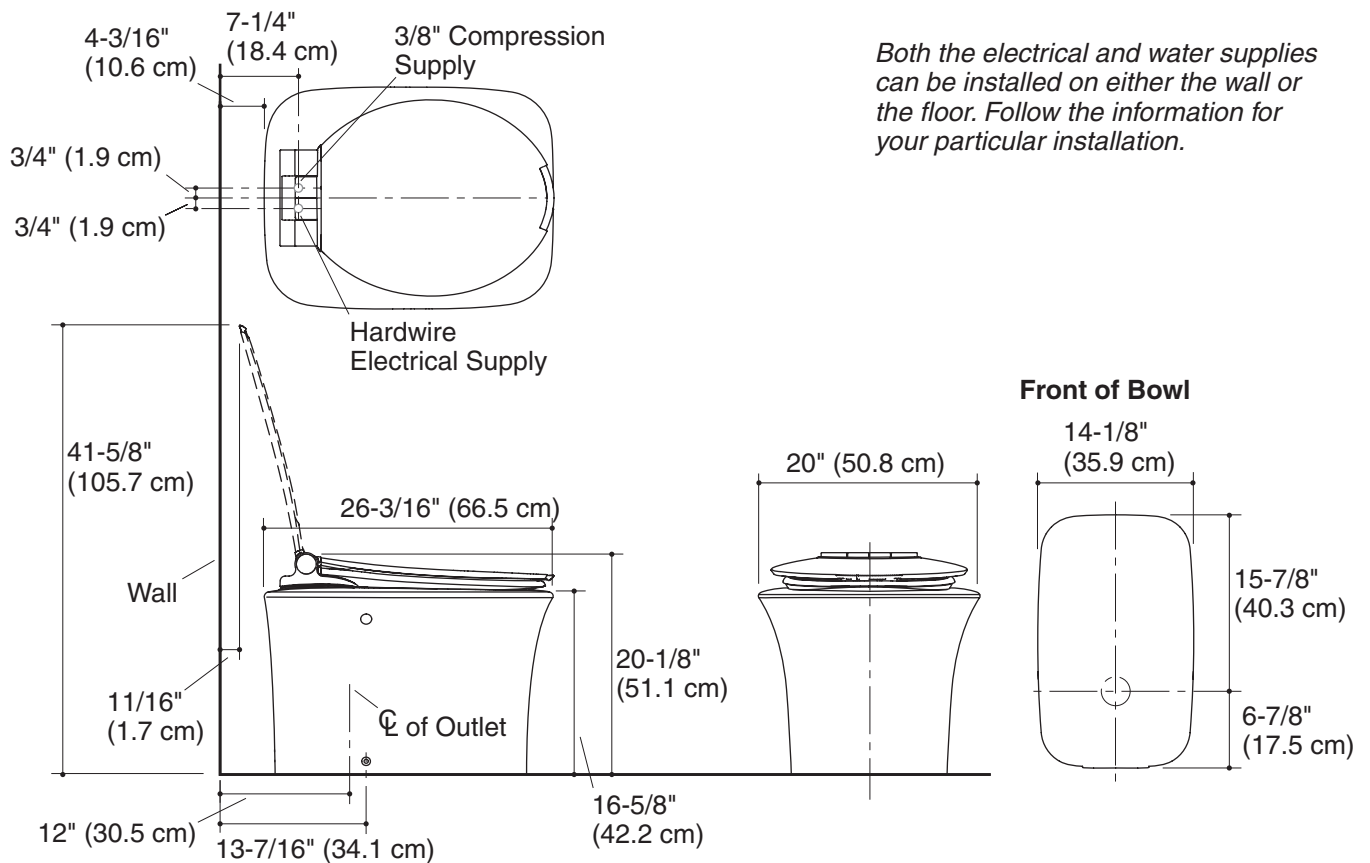

FOUNTAINHEAD™

Technical Information

Fixture:			
Configuration	one-piece, elongated		
Water per flush	1.28 gal (4.8 L)		
Passageway	2-1/8" (5.4 cm)		
Water area	11" (27.9 cm) x 10" (25.4 cm)		
Water depth from rim	4-7/8" (12.4 cm)		
Included components:			
Seat	1057635		
Pump			
	VAC	Hz	A
	120	60	7.2

Required Electrical Service

Dedicated circuit required, protected with Class A Ground-Fault Circuit-Interrupter (GFCI):	
Receptacle	120 VAC, 15 A, 60 Hz

Installation Notes

Install this product according to the installation guide.

Both the electrical and water supplies can be installed on either the wall or the floor. Follow the information for your particular installation.

Product Diagram